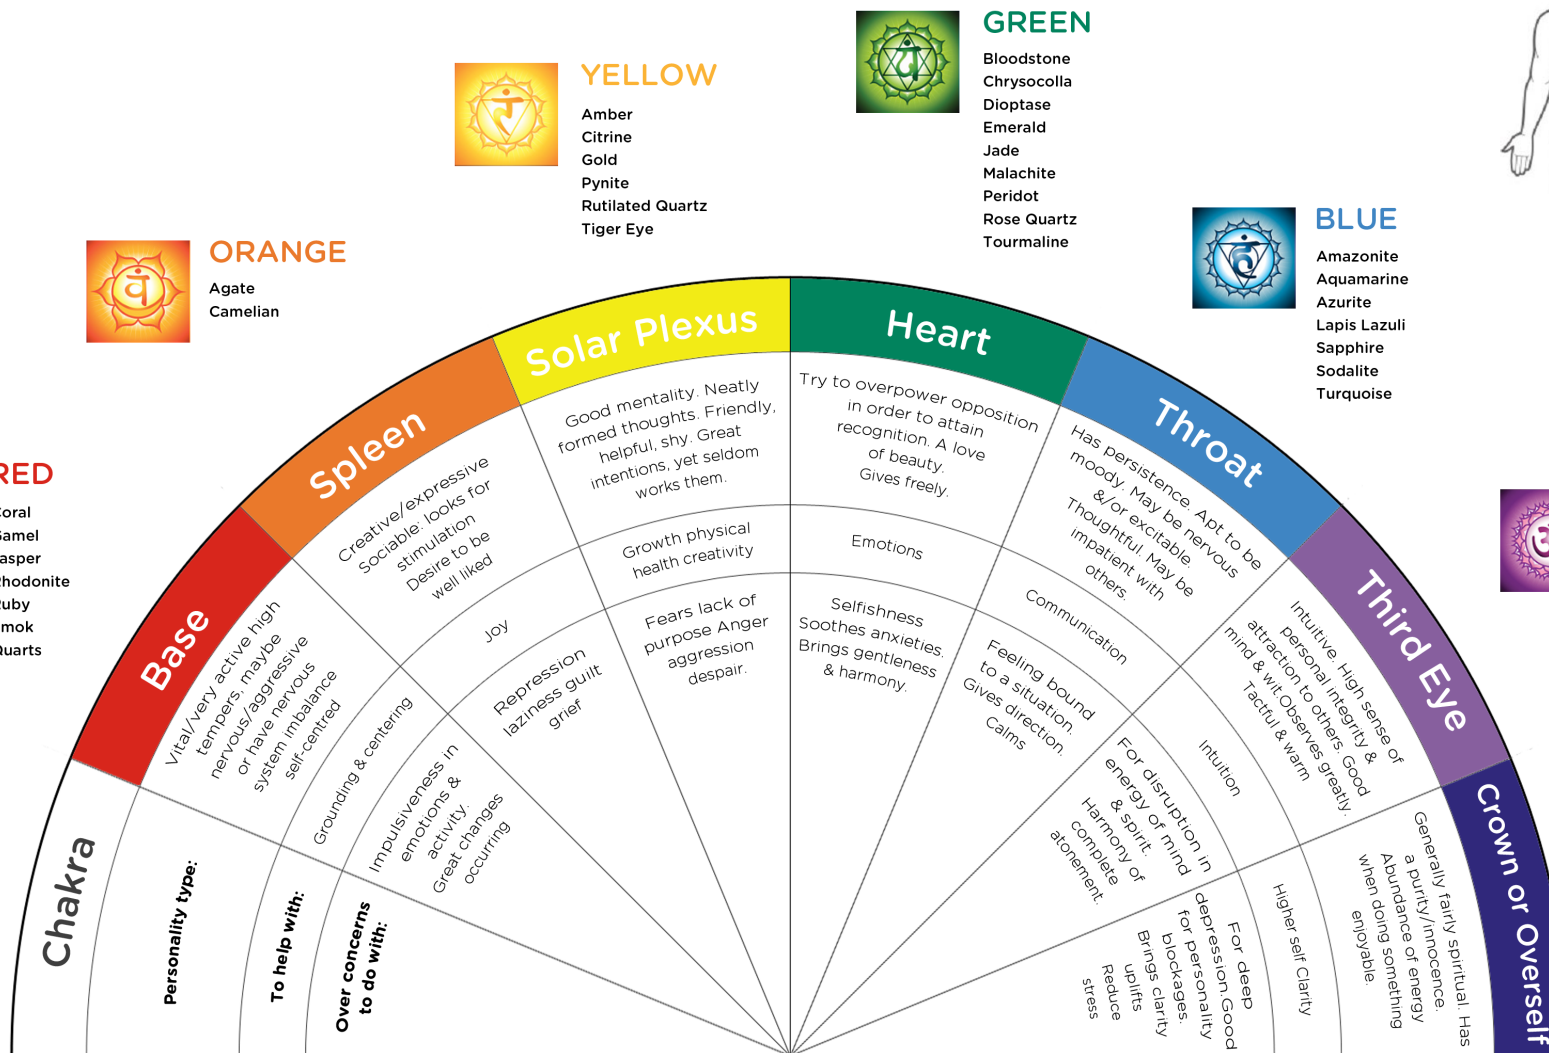

by YOUR NUTS

Holme Valley Wellbeing Centre

Know yourself... and you shall understand the universe

ORANGE
Agate
Carnelian

YELLOW
Amber
Citrine
Gold
Pynite
Rutilated Quartz
Tiger Eye

GREEN
Bloodstone
Chrysocolla
Diopase
Emerald
Jade
Malachite
Peridot
Rose Quartz
Tourmaline

BLUE
Amazonite
Aquamarine
Azurite
Lapis Lazuli
Sapphire
Sodalite
Turquoise

INDIGO
Amethyst
Fluorite
Suglite

VIOLET
Calcite
Diamond
Herkimer Diamond
Moonstone
Opal
Quartz
Zircon

RED
Coral
Gamel
Jasper
Rhodonite
Ruby
Smok
Quartz

ABOUT CHAKRAS. CHAKRAS COLOURS. CHAKRAS GEMS, CHAKRAS LOCATION, CHAKRAS IMAGES